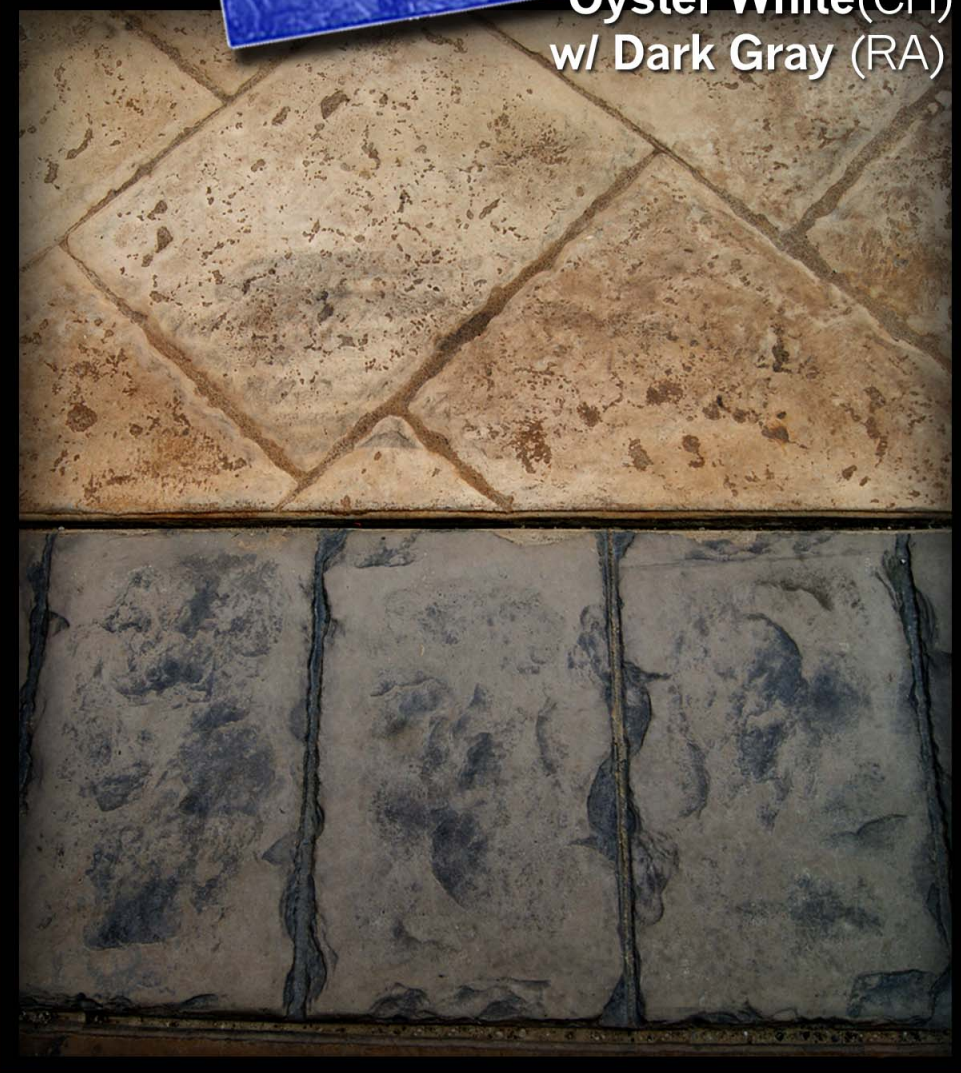

FIELD COLOR:
Travertine (CH)
Cappuccino(CH)
w/ Buckskin (RA)

BORDER COLOR:
Oyster White(CH)
w/ Dark Gray (RA)