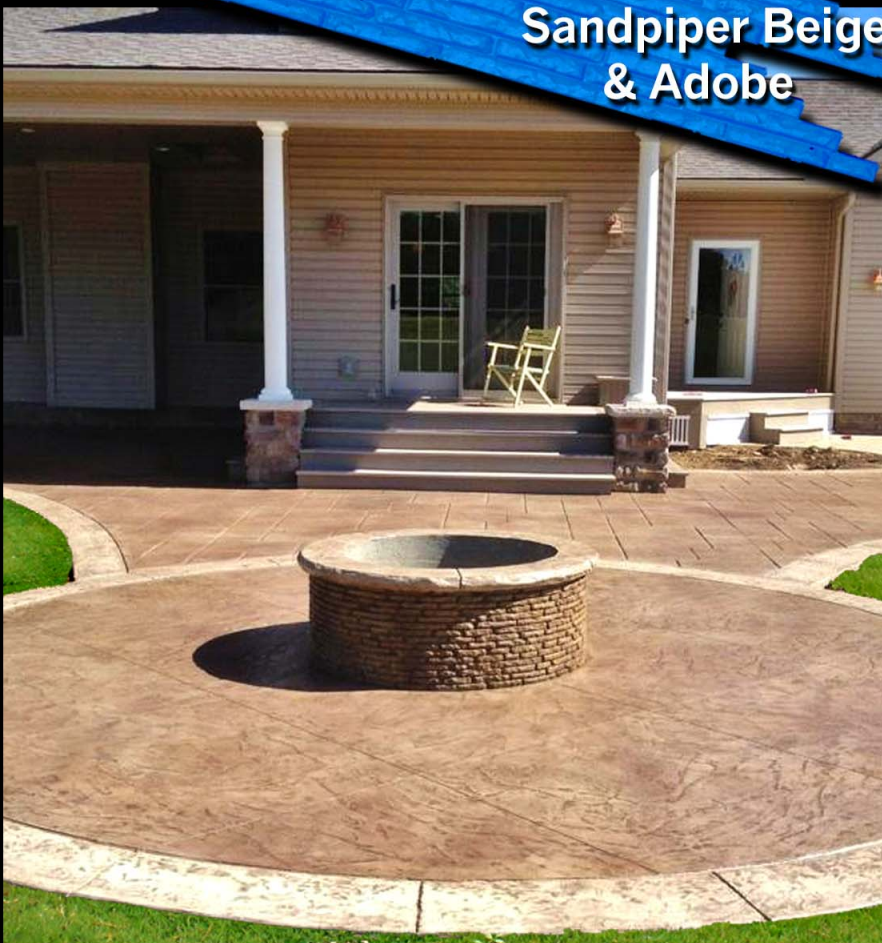

**Ledger Stone
Fire Pit**

Dimensions 4"

**WALL CAP
COLOR:**

2" SPLIT LIMESTONE
Travertine (CH)

STAIN COLORS:
Sandpiper Beige
& Adobe