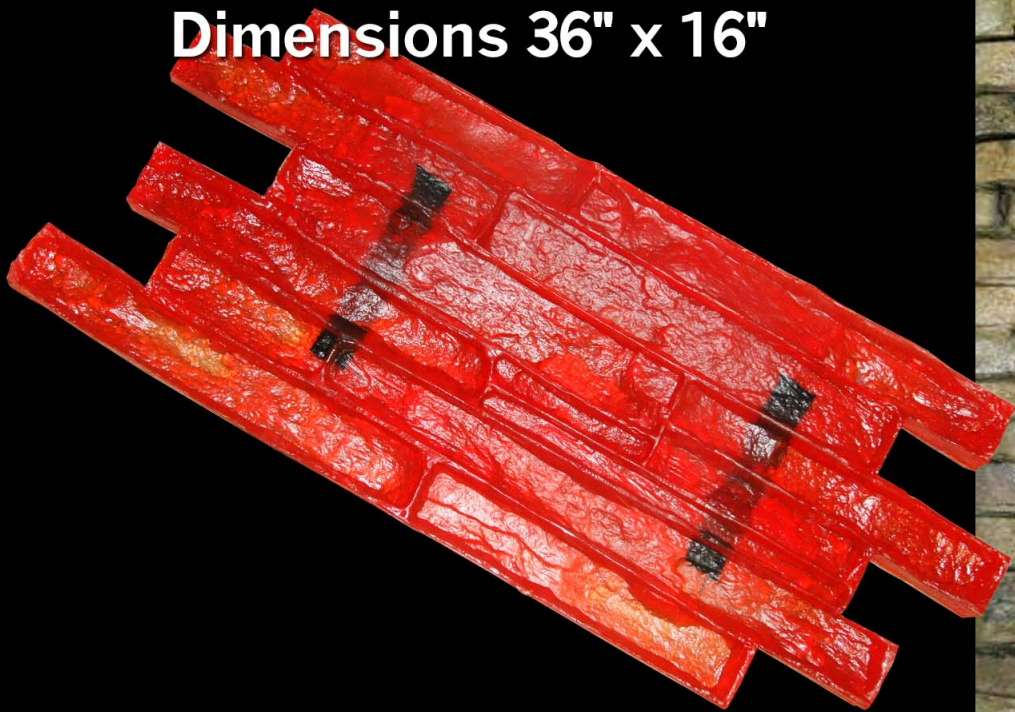

Southern Ledgestone

Dimensions 36" x 16"