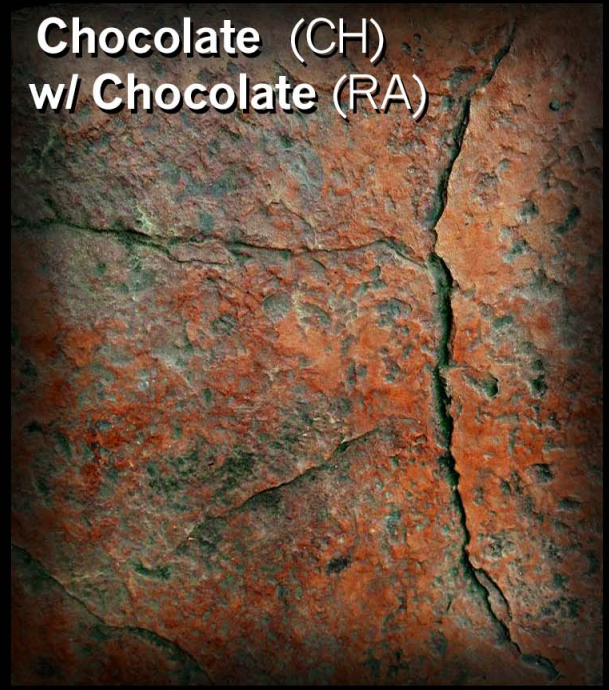

Old Granite Cleft Stone

Dimensions 4' x 4'

FIELD COLORS:
Cappaccino (CH)
Buckskin (CH)
w/ Chocolate (RA)

BORDER COLORS:
Chocolate (CH)
w/ Chocolate (RA)