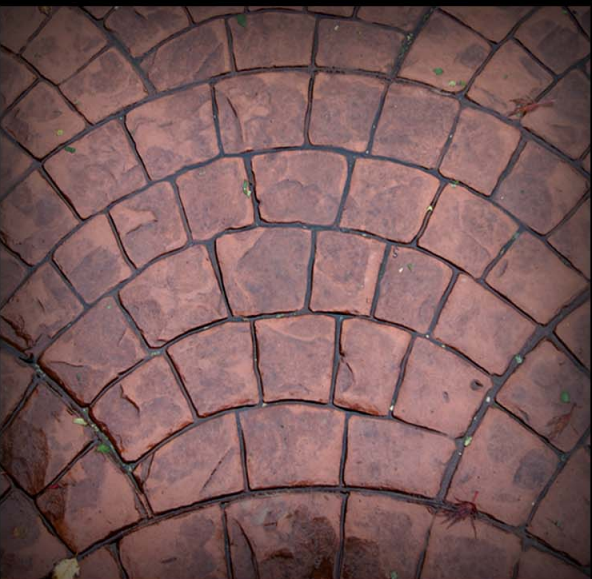

FIELD COLORS:

Terra Cotta (CH)
w/ Dark Gray (RA)