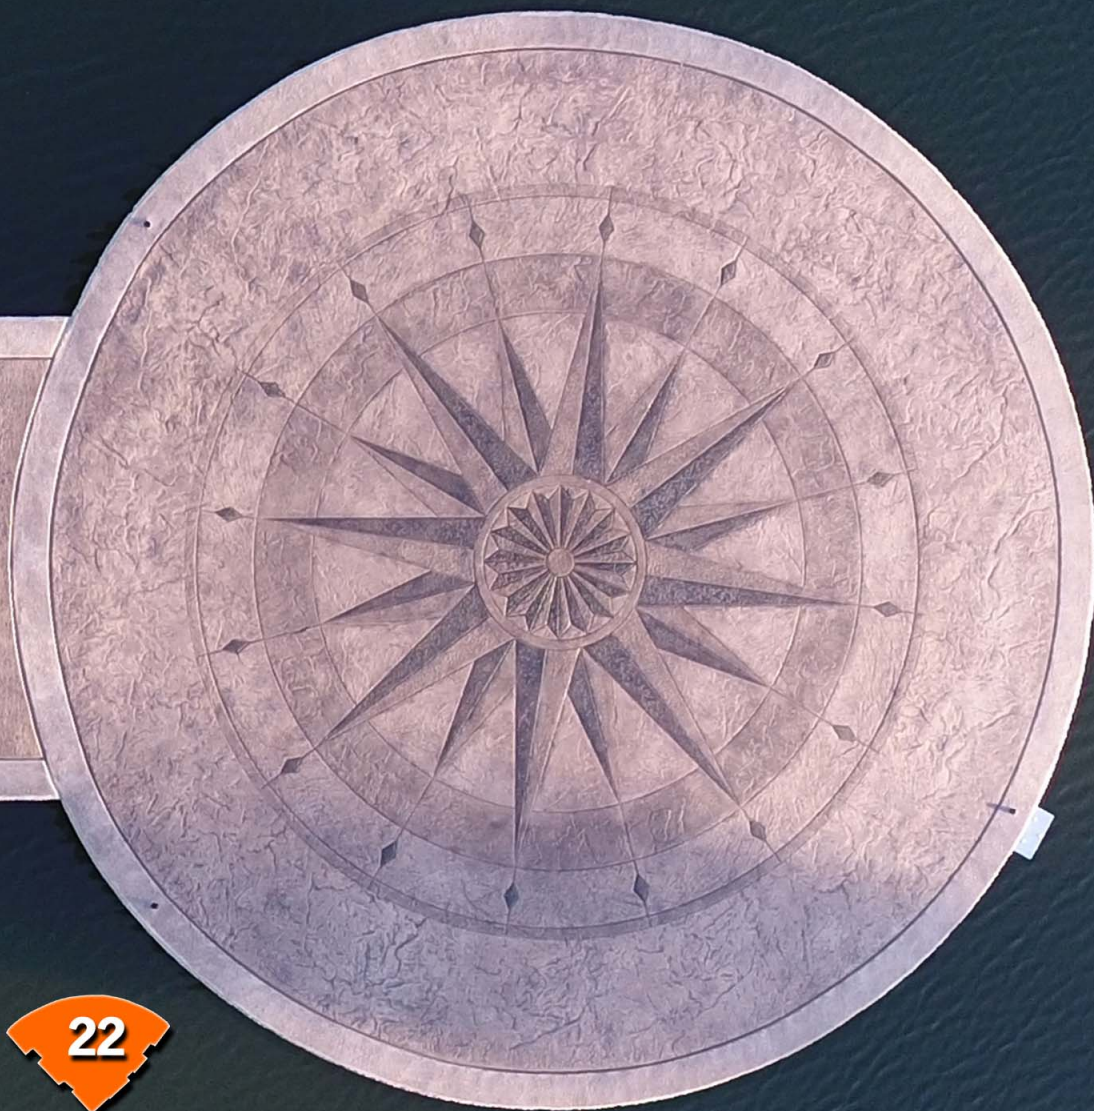

16-Point Star

Dimensions 13'

ACID STAIN
COLORS:
Golden Wheat, Cola,
and Black