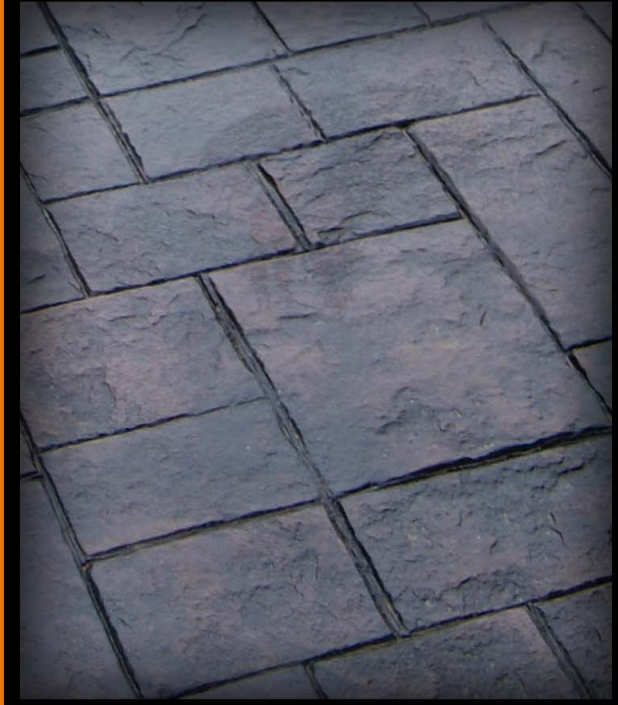

## FIELD COLORS:

Saddle Brown (CH)

Redwood (CH)

w/ Black (RA)