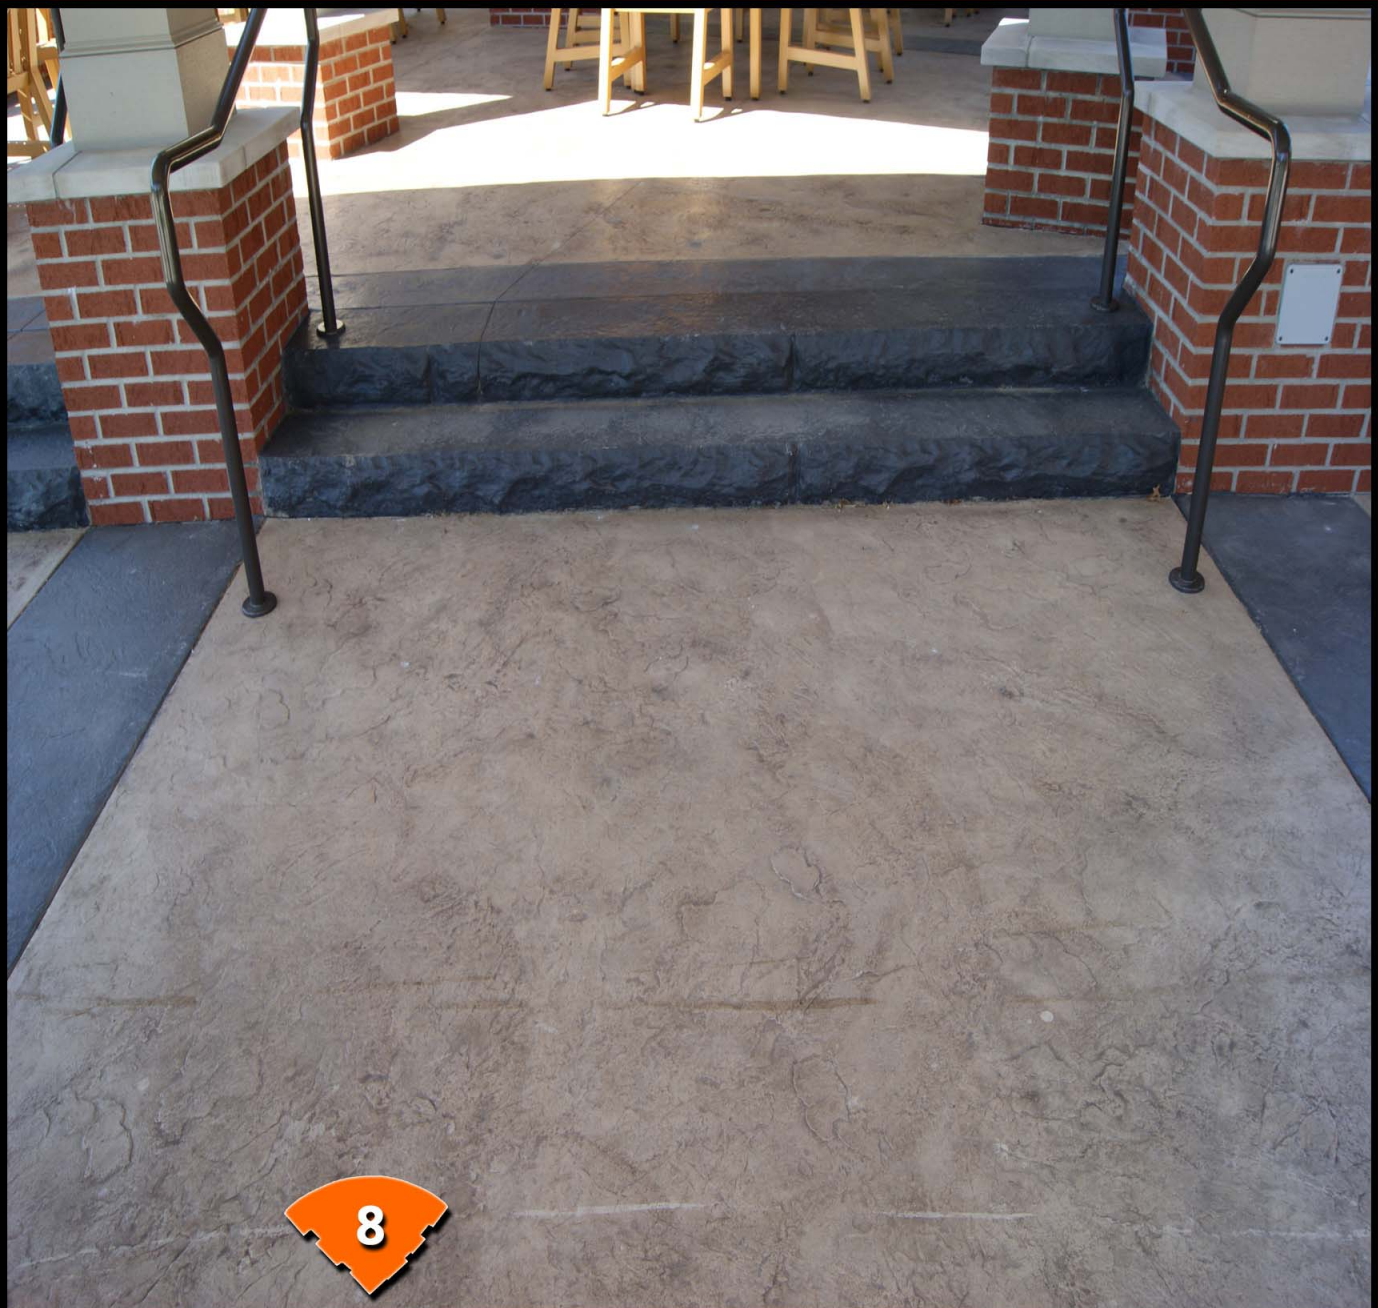

BORDER:

Dark Gray (CH)
w/ Dark Gray (RA)