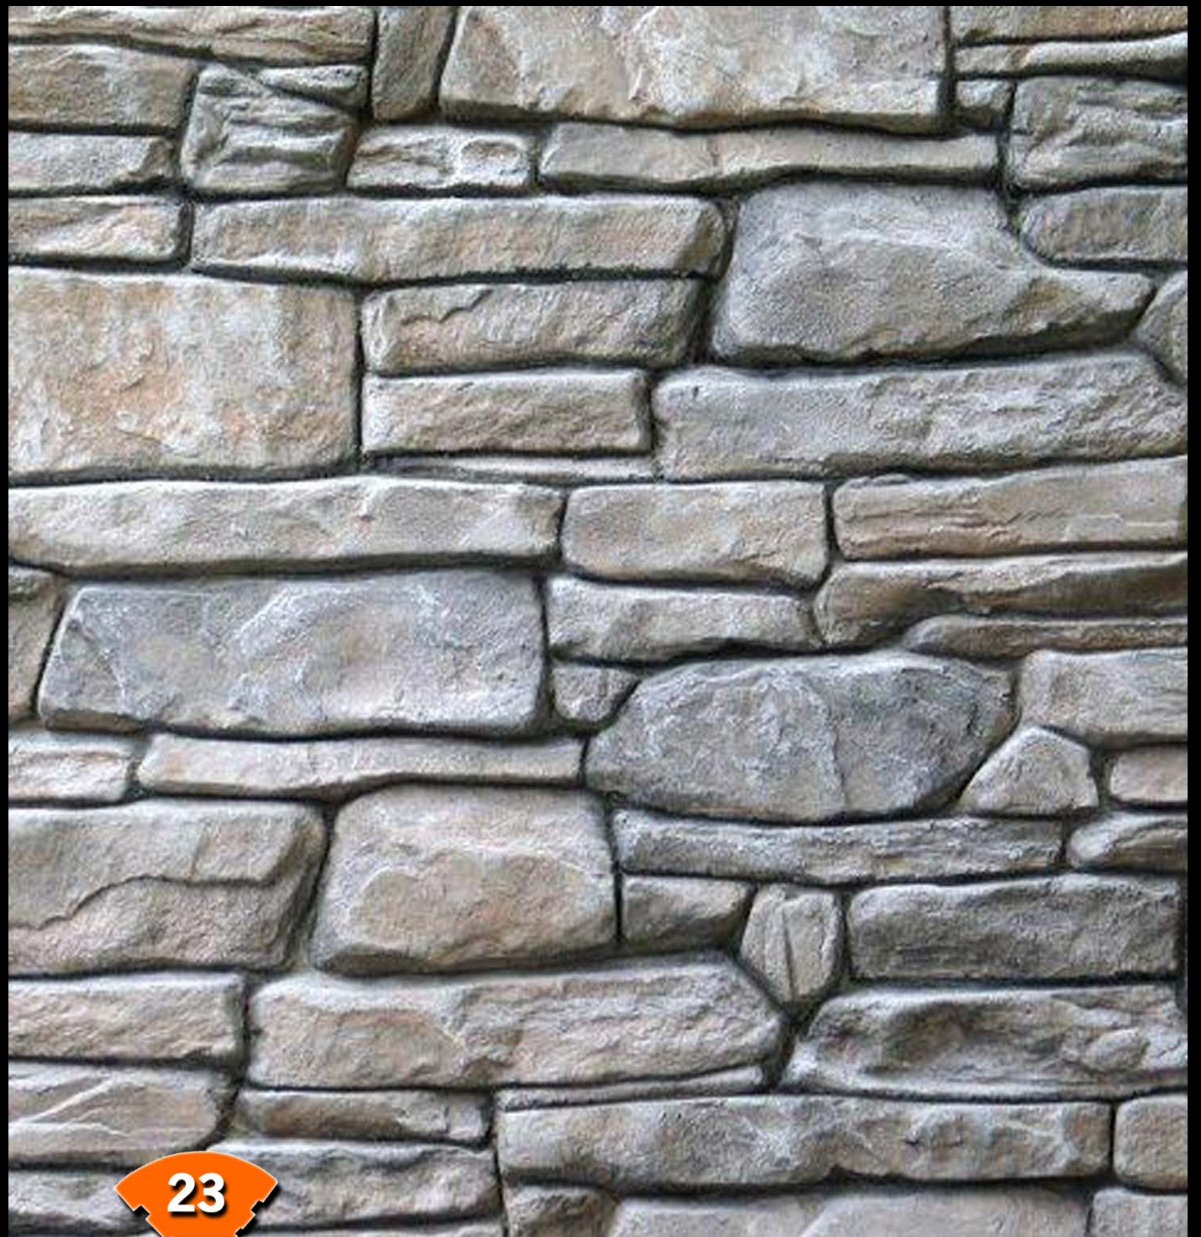

Mountain Dry Stack

Dimensions 22" x 12"