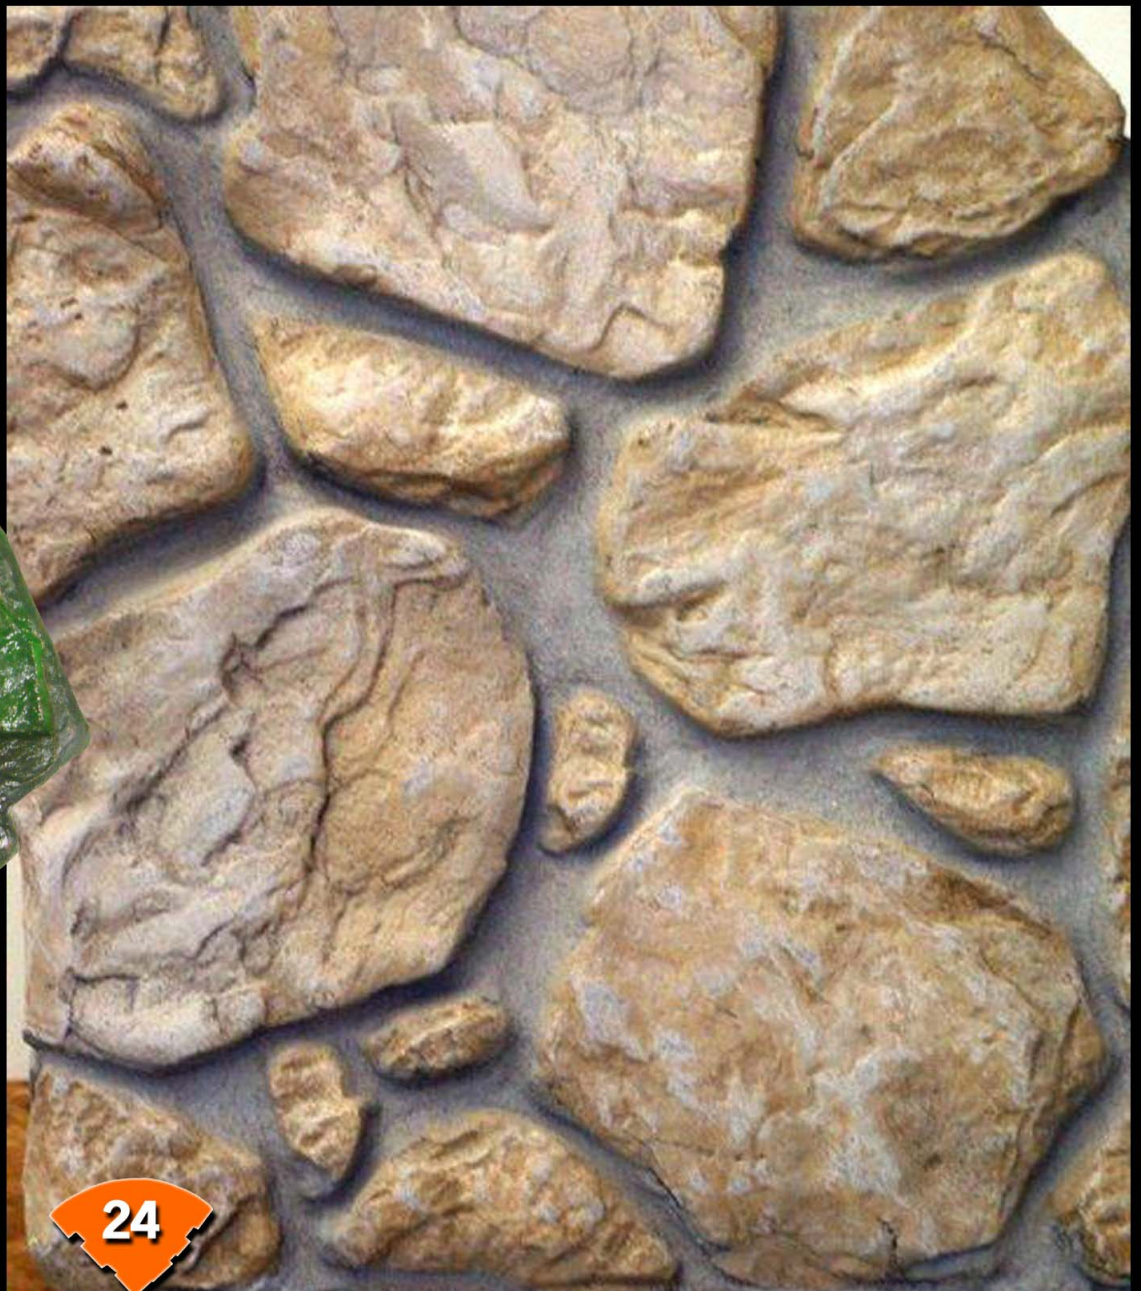

Orchard Stone

Dimensions 36" x 15"