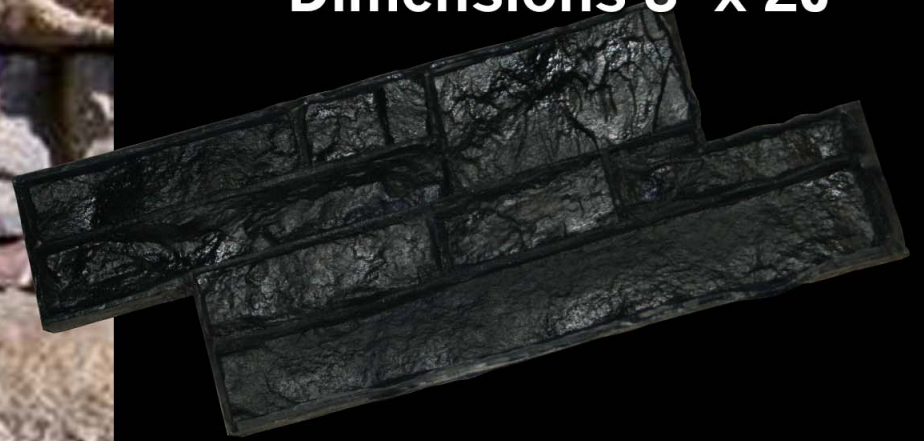

Eastern Ledge Stone

Dimensions 8" x 20"