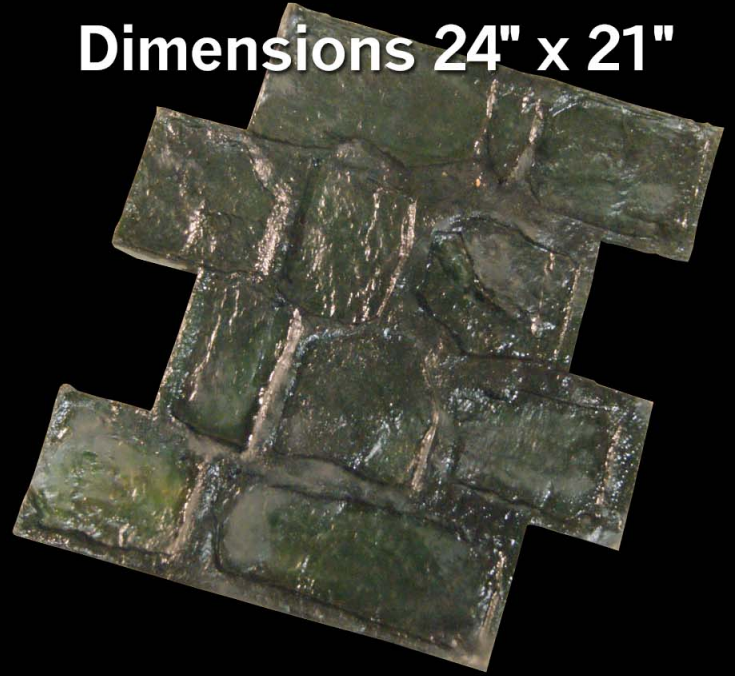

English Cobblestone

Dimensions 24" x 21"