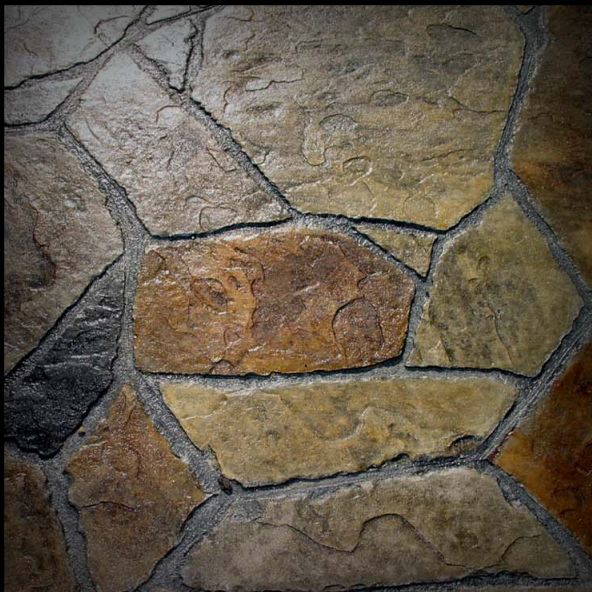

BORDER COLORS:

Medium Gray (CH)
w/ Dark Gray (RA)