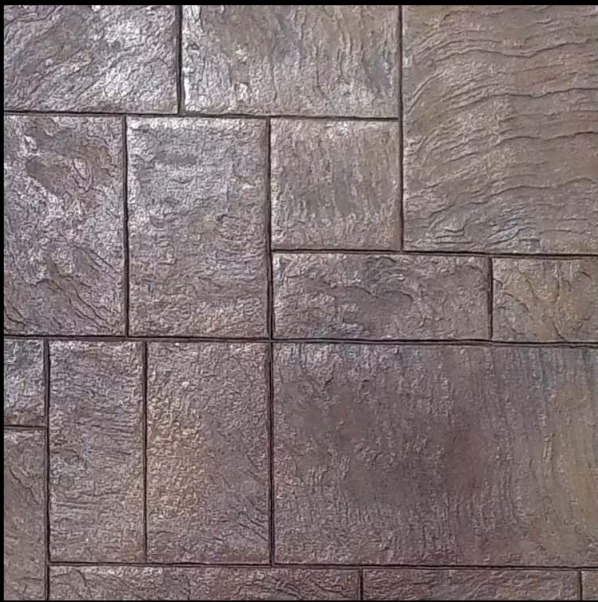

FIELD COLORS:

Light Gray (CH)
w/ Dark Gray (RA)