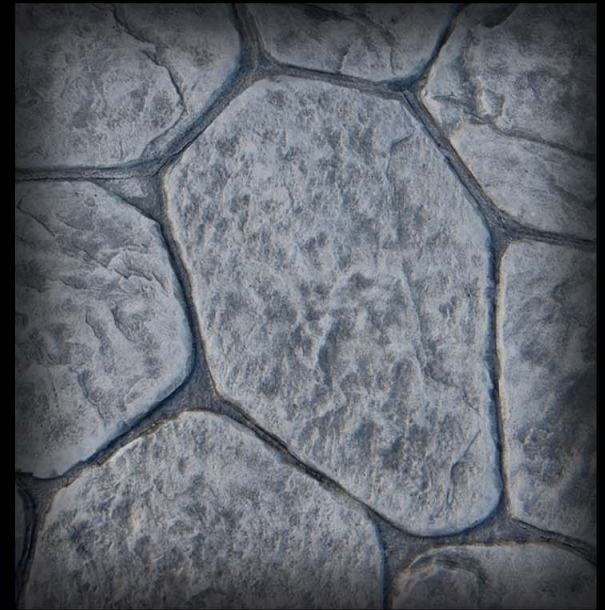

BORDER:

Dark Gray (CH)
w/ Black (RA)