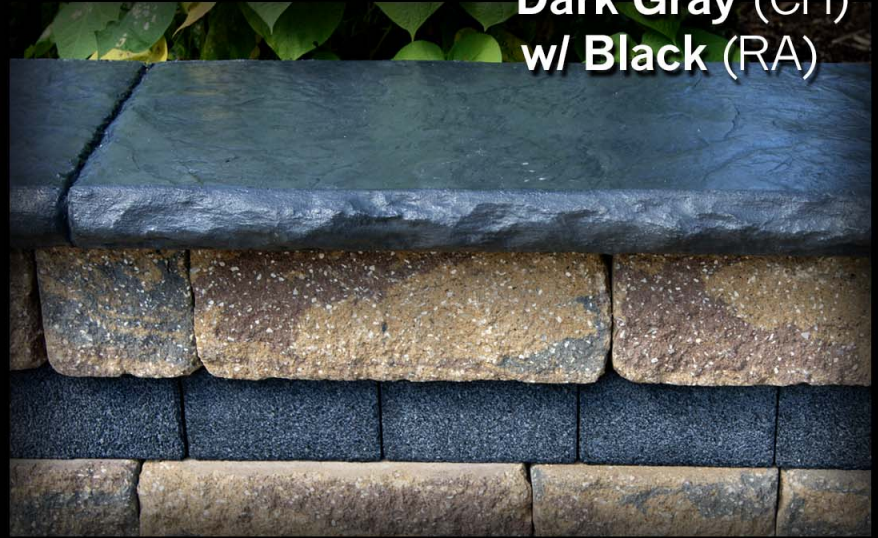

2" Denali Liner - CAP

Dimensions 2" x 8'

CAP COLOR:
Dark Gray (CH)
w/ Black (RA)