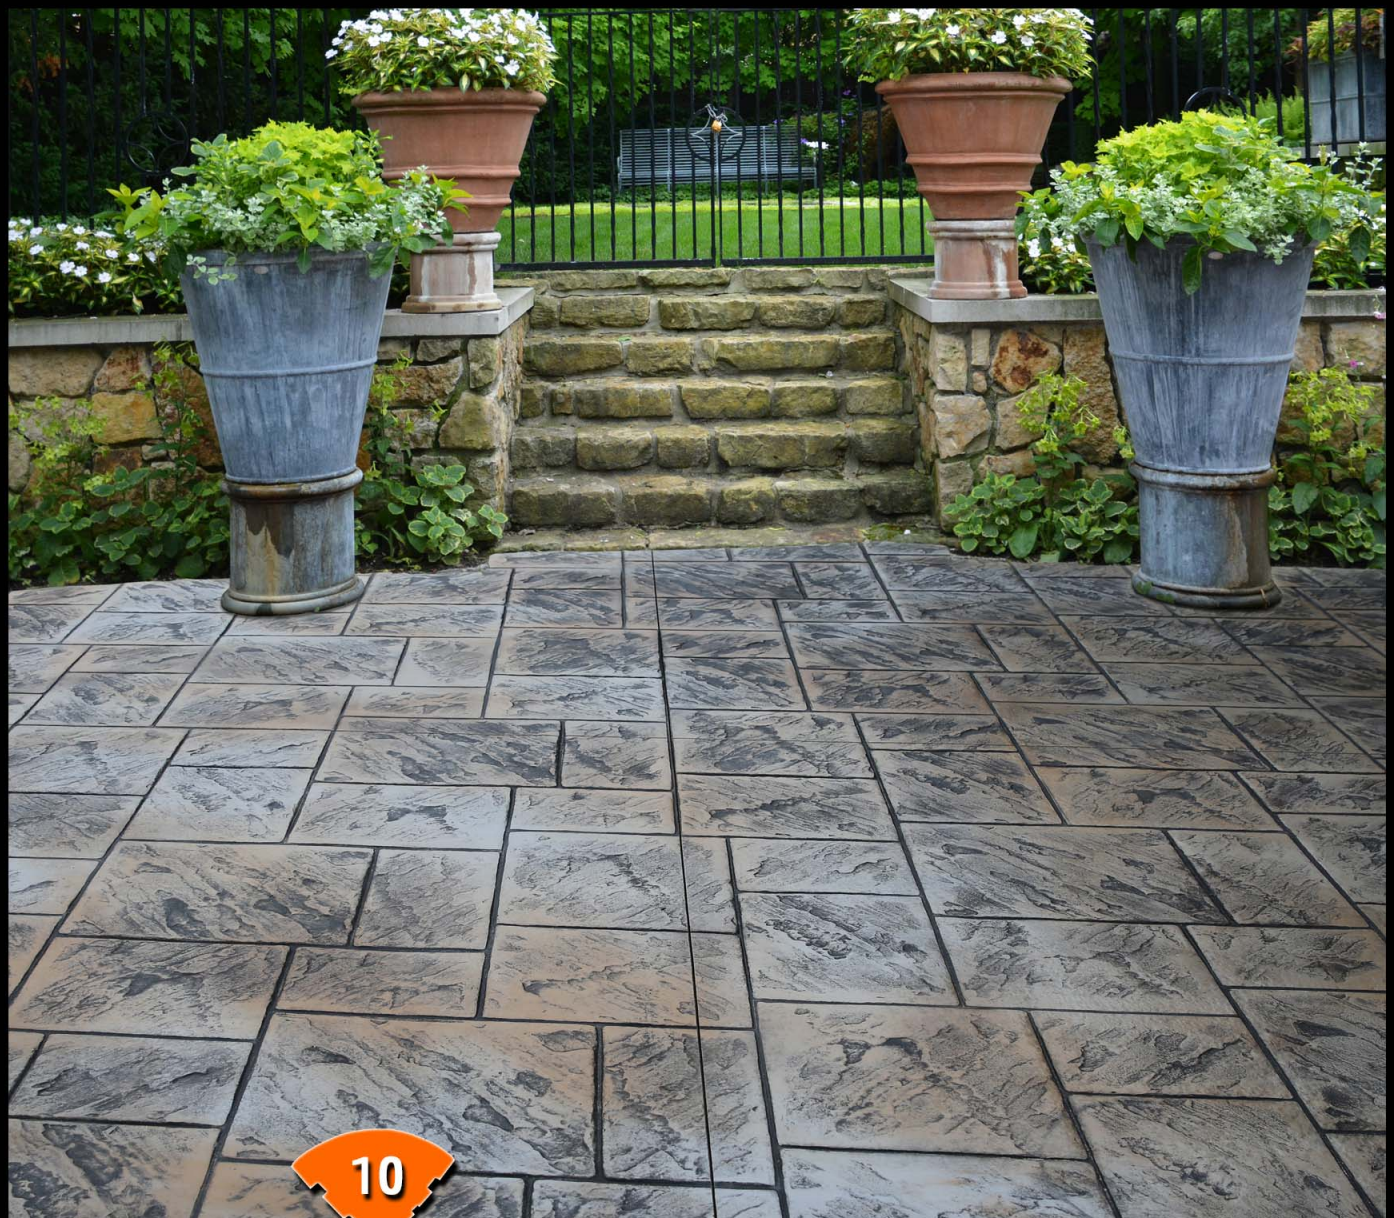

FIELD COLORS:

Dolphin (CH)
Buckskin (CH)
Black (RA)