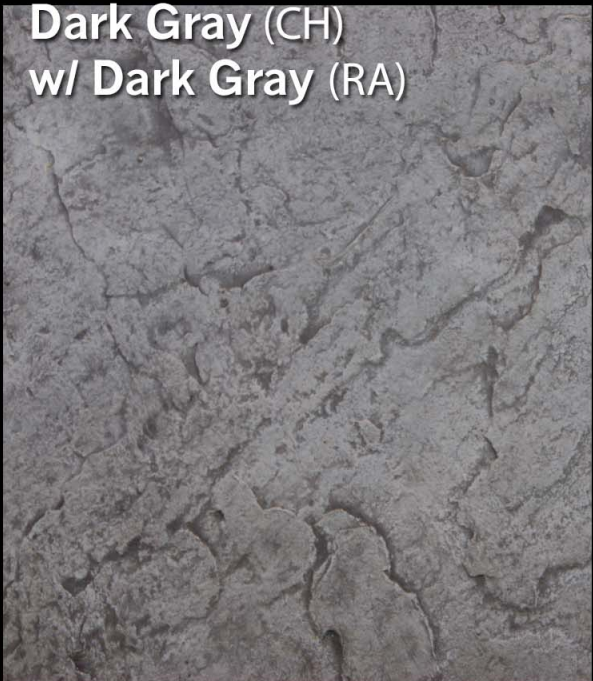

BORDER:

Dark Gray (CH)
w/ Dark Gray (RA)